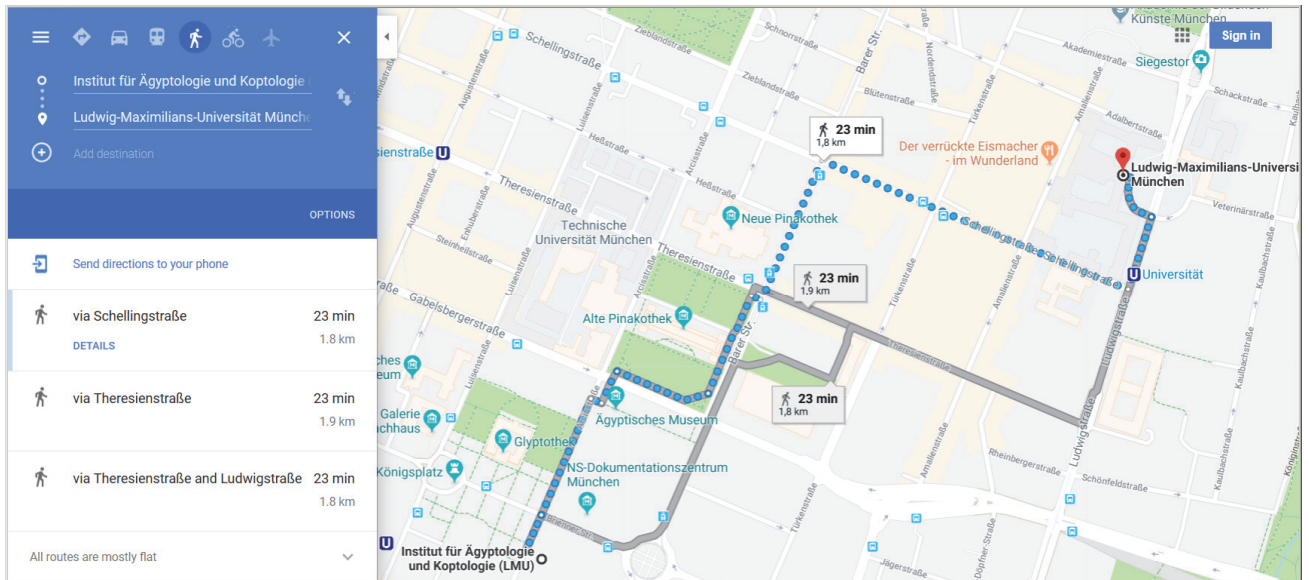

Location of the Institute of Egyptology of LMU
<http://www.aegyptologie.uni-muenchen.de/index.html>
 for details see <http://www.aegyptologie.uni-muenchen.de/kontakt/index.html>

Route from the Institute to LMU main building.
 The evening lecture takes place in room E110, first floor, access via main entrance.